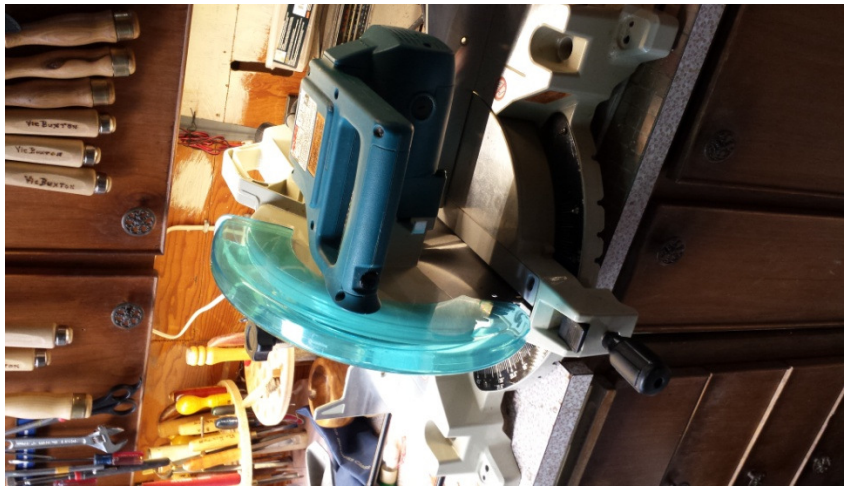

Makita (from Home Depot Website)

15 Amp 12 in. Corded Single-Bevel Compound Miter Saw with 40T Carbide Blade ★★★★★

- Powerful 15 Amp direct drive motor delivers 4,000 RPM
- Features an electric brake that quickly stops the blade
- 9 settings: 15°, 22.5°, 31.6°, 45° right or left and 0° (90°cuts)

$314.14 + tax <https://www.manualslib.com/manual/98600/Makita-221.html?page=29#manual>

The pictures are from this unit in my workshop. It was only used for one project and has been sitting idle ever since. I need work space so I will sell for $150.00 (no tax payable) -- Contact Vic Buxton --- Phone 613 726 6505 or vic.buxton@sympatico.ca